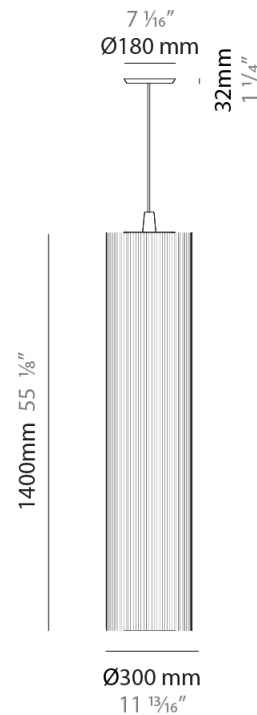

PROJECT
TYPE
SPECIFIER
QUANTITY
DATE

SWING SUSPENSION

D51008- -

base number   Finish Options   Finish Options

1. To build a product code in our configurator select the specify button on the base model # product page
2. To build a manual product code on this datasheet choose from the options listed below in blue font and add the suffix to the base model #

GENERAL

Series: Swing
Partner: Fambuena
Division: Design
Installation: Suspension
Product Type: Pendant
Mounting Location: Ceiling
Light Distribution: Direct

PHYSICAL

Shape: Cylinder
Diameter (mm): 300
Diameter (in): 11 ¹³/₁₆
Height (mm): 1400
Height (in): 55 ¹/₈
Diffuser: Cotton Strand Shade
Fixture Finish: WHI / BLK / RED / GRN / CRE / RUS / VIO / LIL
Holder Finish: CHR/WHI
Fixture Material: Cotton / Metal
Primary Material: Fabric
Cable Details: Cable Length 2000mm / 79"

ELECTRICAL

Number of Lamps: 1
Lamp Type: LED Retrofit
Bulb Included: Bulb Not Included
Max. Wattage Per Lamp (W): 7
Lamp Base: E26
Input Voltage (V): 120
Upon Request: 277Vac / GU24

LED

OPTICAL

RATINGS AND CERTIFICATIONS

Certified By: Certified for North American Standards
IP rating: IP20