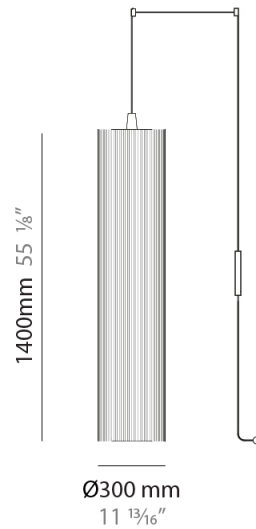

SWING SUSPENSION

D51004- -

base number   Finish Options   Finish Options

1. To build a product code in our configurator select the specify button on the base model # product page
2. To build a manual product code on this datasheet choose from the options listed below in blue font and add the suffix to the base model #

GENERAL

Series: Swing
Partner: Fambuena
Division: Design
Installation: Suspension
Product Type: Pendant
Mounting Location: Ceiling
Light Distribution: Direct

PHYSICAL

Shape: Cylinder
Diameter (mm): 300
Diameter (in): 11 ¹³/₁₆
Height (mm): 1400
Height (in): 55 ¹/₈
Diffuser: Cotton Strand Shade
Fixture Finish: WHI / BLK / RED / GRN / CRE / RUS / VIO / LIL
Holder Finish: Chrome
Fixture Material: Cotton / Metal
Primary Material: Fabric
Cable Details: Max. Cable Length 8500mm / 335"

ELECTRICAL

Number of Lamps: 1
Lamp Type: LED Retrofit
Bulb Included: Bulb Not Included
Max. Wattage Per Lamp (W): 7
Lamp Base: E26
Input Voltage (V): 120
Upon Request: 277Vac / GU24

LED

OPTICAL

RATINGS AND CERTIFICATIONS

Certified By: Certified for North American Standards
IP rating: IP20

PROJECT
TYPE
SPECIFIER
QUANTITY
DATE